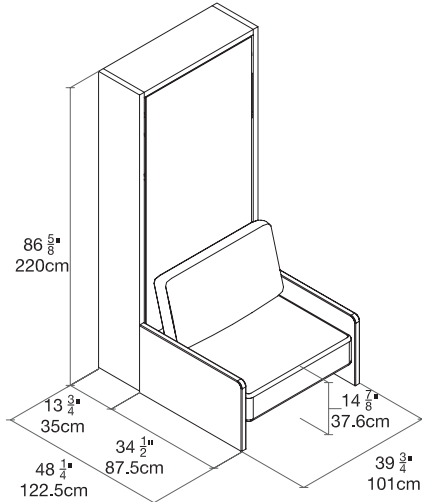

Altea Sofa 90

Vertical Single Wall Bed with Sofa

resource

Altea Sofa 90

Toronto
Vancouver
San Francisco
Seattle
Calgary
Los Angeles
New York City

SPECS

Thin Arm

Wide Arm

ALSO AVAILABLE

Altea (90 or 120)

Altea Board (90 or 120)

Altea Work (90 or 120)

FINISHES / OPTIONS

Book versions: bed casing depth of 24 1/2" (62.3cm) with 3 interior shelves. Components available in a wide variety of VOC-free matte lacquers and melamine finishes. Three exclusive mattress options. Mattress for 90 Plain/Sofa 33 1/2" x 77 1/2" x 7" | 85 x 197 x 18 cm. Mattress for 120 Plain/Sofa 45 1/4" x 77 1/2" x 7" | 115 x 197 x 18 cm. Interior LED lighting available.