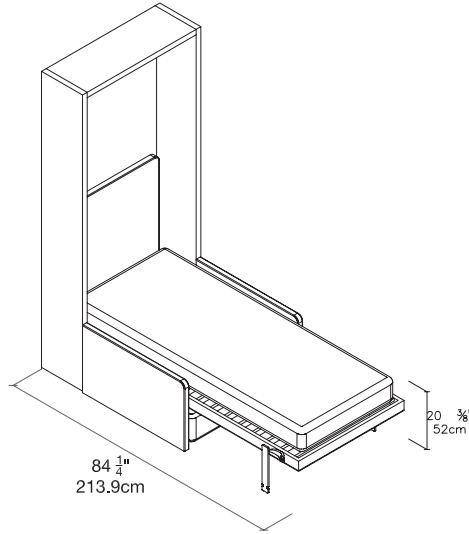

Altea Sofa 90

Vertical Single Wall Bed with Sofa

resource

Altea Sofa 90

Toronto
Vancouver
San Francisco
Seattle
Calgary
Los Angeles
New York City

SPECS

Thin Arm

Wide Arm

ALSO AVAILABLE

Altea (90 or 120)

Altea Board (90 or 120)

Altea Work (90 or 120)

FINISHES / OPTIONS

Book versions: bed casing depth of 24 1/2" (62.3cm) with 3 interior shelves. Components available in a wide variety of VOC-free matte lacquers and melamine finishes. Three exclusive mattress options. Mattress for 90 Plain/Sofa 33 1/2" x 77 1/2" x 7" | 85 x 197 x 18 cm. Mattress for 120 Plain/Sofa 45 1/4" x 77 1/2" x 7" | 115 x 197 x 18 cm. Interior LED lighting available.