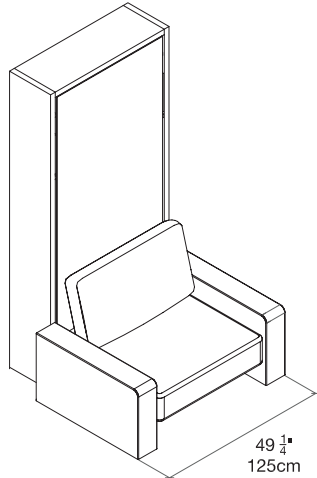

Altea Sofa 90

Vertical Single Wall Bed with Sofa

resource

Altea Sofa 90

Toronto
Vancouver
San Francisco
Seattle
Calgary
Los Angeles
New York City

SPECS

Thin Arm

Wide Arm

ALSO AVAILABLE

Altea (90 or 120)

Altea Board (90 or 120)

Altea Work (90 or 120)

FINISHES / OPTIONS

Book versions: bed casing depth of 24 1/2" (62.3cm) with 3 interior shelves. Components available in a wide variety of VOC-free matte lacquers and melamine finishes. Three exclusive mattress options. Mattress for 90 Plain/Sofa 33 1/2" x 77 1/2" x 7" | 85 x 197 x 18 cm. Mattress for 120 Plain/Sofa 45 1/4" x 77 1/2" x 7" | 115 x 197 x 18 cm. Interior LED lighting available.