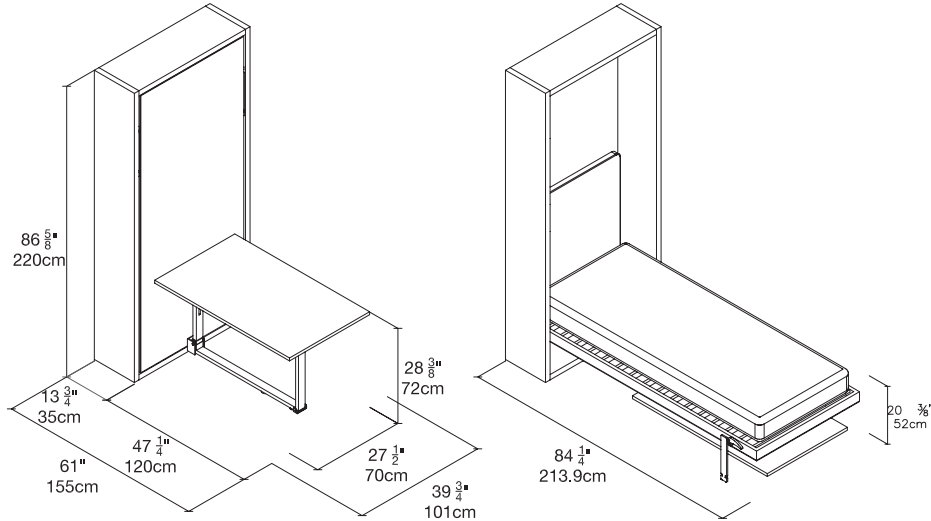

Altea Work

Vertical Single or Intermediate Wall Bed with Lift Up Table

Altea Work

Toronto
Vancouver
San Francisco
Seattle
Calgary
Los Angeles
New York City

SPECS

Altea Work 90 (single)

Altea Work 120 (intermediate)

ALSO AVAILABLE

Altea (90 or 120)

Altea Sofa (90 or 120)

Altea Board (90 or 120)

FINISHES / OPTIONS

Book versions: bed casing depth of $24\frac{1}{2}"$ (62.3cm) with 3 interior shelves. Components available in a wide variety of VOC-free matte lacquers and melamine finishes. Three exclusive mattress options. Mattress for 90 Plain/Sofa $33\frac{1}{2}"$ x $77\frac{1}{2}"$ x $7"$ | 85 x 197 x 18 cm. Mattress for 120 Plain/Sofa $45\frac{1}{4}"$ x $77\frac{1}{2}"$ x $7"$ | 115 x 197 x 18 cm. Interior LED lighting available.