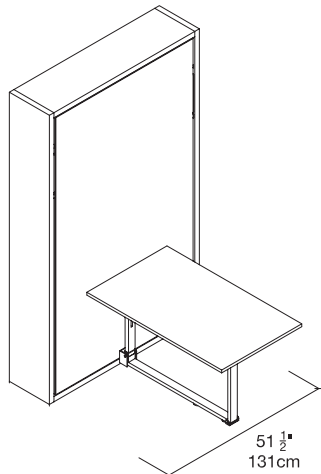

Altea Work

Vertical Single or Intermediate Wall Bed with Lift Up Table

Altea Work

Toronto
Vancouver
San Francisco
Seattle
Calgary
Los Angeles
New York City

SPECS

Altea Work 90 (single)

Altea Work 120 (intermediate)

ALSO AVAILABLE

Altea (90 or 120)

Altea Sofa (90 or 120)

Altea Board (90 or 120)

FINISHES / OPTIONS

Book versions: bed casing depth of $24\frac{1}{2}"$ (62.3cm) with 3 interior shelves. Components available in a wide variety of VOC-free matte lacquers and melamine finishes. Three exclusive mattress options. Mattress for 90 Plain/Sofa $33\frac{1}{2}"$ x $77\frac{1}{2}"$ x $7"$ | 85 x 197 x 18 cm. Mattress for 120 Plain/Sofa $45\frac{1}{4}"$ x $77\frac{1}{2}"$ x $7"$ | 115 x 197 x 18 cm. Interior LED lighting available.