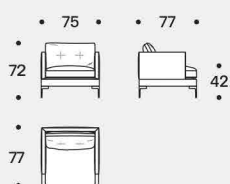

Finitura piedi / Feet finish

1 2

1 Grigio / Grey / Gris / Gris

2 Verniciato corten / painted corten / Peint corten / Pintado corten