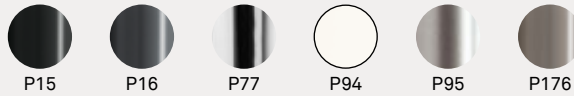

Baron

CB4010-R 110
110(155)x70 cm

CB4010-R 130
130(190)x85 cm

CB4010-R 160
160(220)x85 cm

CB4010-R 180
180(240)x100 cm

gambe | legs

metallo | metal

piano | top

ceramica | ceramic

laminato | laminate

nobilitato | melamine

EASY
x-tension

NOTA: per le combinazioni disponibili consultare il listino prezzi. | NOTE: please check all available combinations in the price list.

Baron

EASY
x-tension

SEMI-AUTOMATIC EXTENSION extendable table
with semi-automatic mechanism; the extensions are
easily aligned with the top by gliding on special runners.

8A

8B

Baron CB4010-R tavolo allungabile | gambe 8A / metallo P15 nero opaco / ceramica P321 piombo -
extending table | 8A legs / metal P15 matt black / ceramic P321 lead grey **Baron CB4010-R 160** tavolo
allungabile | gambe 8B / metallo P94 bianco ottico opaco / ceramica P17C marmo bianco alpi -
extending table | 8B legs / metal P94 matt optic white / ceramic P17C white alpi marble **Tuka CB1993**
sedie | metallo P94 bianco ottico opaco / tessuto Cros SLA tortora - chairs | metal P94 matt optic
white / Cros fabric SLA taupe