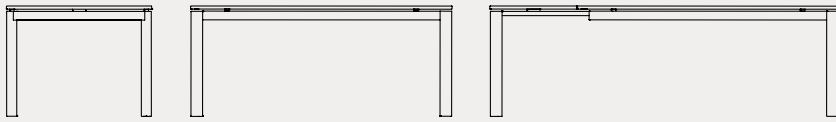

Baron

CB4010-R 110
110(155)x70 cm

CB4010-R 130
130(190)x85 cm

CB4010-R 160
160(220)x85 cm

CB4010-R 180
180(240)x100 cm

gambe | legs

metallo | metal

piano | top

ceramica | ceramic

laminato | laminate

nobilitato | melamine

EASY
x-tension

NOTA: per le combinazioni disponibili consultare il listino prezzi. | NOTE: please check all available combinations in the price list.

Baron

EASY
x-tension

SEMI-AUTOMATIC EXTENSION extendable table
with semi-automatic mechanism; the extensions are
easily aligned with the top by gliding on special runners.

8A

8B

Baron CB4010-R tavolo allungabile | gambe 8A / metallo P15 nero opaco / ceramica P321 piombo -
extending table | 8A legs / metal P15 matt black / ceramic P321 lead grey **Baron CB4010-R 160** tavolo
allungabile | gambe 8B / metallo P94 bianco ottico opaco / ceramica P17C marmo bianco alpi -
extending table | 8B legs / metal P94 matt optic white / ceramic P17C white alpi marble **Tuka CB1993**
sedie | metallo P94 bianco ottico opaco / tessuto Cros SLA tortora - chairs | metal P94 matt optic
white / Cros fabric SLA taupe