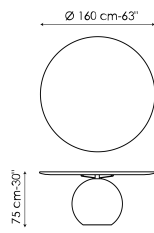

BONALDO

Circus

Designer: Fabrice Berrux

Circus is a fixed table which draws on the laws of physics for its contrast of quite different geometric shapes: the impressive and scenic central base is surmounted by a large disc-shaped top, evoking a pleasant sensation of movement. The table acquires strength and elegance in a unique balancing act, becoming the real protagonist of the living area. The top is available in solid

Data sheet

Width: 140cm
Depth: 140cm
Height: ± 75cm

Width: 160cm
Depth: 160cm
Height: ± 75cm

Width: 180cm
Depth: 180cm
Height: ± 75cm

Top

Wood

Solid wood
American walnut

Solid wood
Brushed coal oak