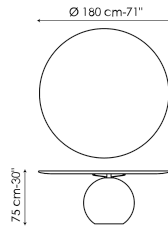

Data sheet

Width: 140cm
Depth: 140cm
Height: ± 75cm

Width: 160cm
Depth: 160cm
Height: ± 75cm

Width: 180cm
Depth: 180cm
Height: ± 75cm

Top

Wood

Solid wood
American walnut

Solid wood
Brushed coal oak