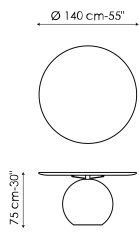

Data sheet

Width: 140cm
Depth: 140cm
Height: ± 75cm

Width: 160cm
Depth: 160cm
Height: ± 75cm

Width: 180cm
Depth: 180cm
Height: ± 75cm

Top

Wood

Solid wood
American walnut

Solid wood
Brushed coal oak