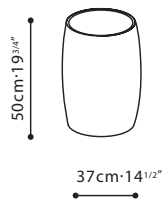

DRUM / FRAME: Solid Birch wood frame with plywood reinforcement. Upholstered in P(FC) or R Grade Leather and cushioned with polyurethane foam. **TOP:** Available in Black Walnut or Brown Walnut . **FEATURES:** Shorter Drum Ottoman, C02A1101, comes with five castors at the bottom for easy maneuvering and removable top for convenient easy access storage.

C02A1101

C02A1102

**30kg or 66lbs weight limit for all Drum Ottomans

Black Walnut

Brown Walnut