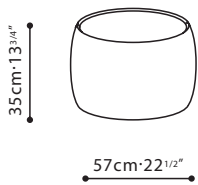

DRUM / FRAME: Solid Birch wood frame with plywood reinforcement. Upholstered in P(FC) or R Grade Leather and cushioned with polyurethane foam. **TOP:** Available in Black Walnut or Brown Walnut . **FEATURES:** Shorter Drum Ottoman, C02A1101, comes with five castors at the bottom for easy maneuvering and removable top for convenient easy access storage.

C02A1101

C02A1102

**30kg or 66lbs weight limit for all Drum Ottomans

Black Walnut

Brown Walnut