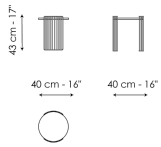

Data sheet

Harpe Ø40 x H50
 Width: 40cm
 Depth: 40cm
 Height: 50cm

Harpe Ø50 x H43
 Width: 50cm
 Depth: 50cm
 Height: 43cm

Harpe Ø97 x H30
 Width: 97cm
 Depth: 97cm
 Height: 30cm

Harpe Ø97 x H37
 Width: 97cm
 Depth: 97cm
 Height: 37cm

Harpe Ø40 x H43
 Width: 40cm
 Depth: 40cm
 Height: 43cm

Harpe Ø50 x H50
 Width: 50cm
 Depth: 50cm
 Height: 50cm

Harpe Ø117 x H30
 Width: 117cm
 Depth: 117cm
 Height: 30cm

Top

Opaque Glass

Glass

Extra-light acid-treated white