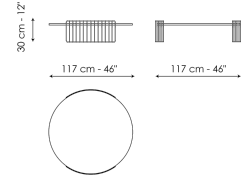

Data sheet

Harpe Ø40 x H50
 Width: 40cm
 Depth: 40cm
 Height: 50cm

Harpe Ø50 x H43
 Width: 50cm
 Depth: 50cm
 Height: 43cm

Harpe Ø97 x H30
 Width: 97cm
 Depth: 97cm
 Height: 30cm

Harpe Ø97 x H37
 Width: 97cm
 Depth: 97cm
 Height: 37cm

Harpe Ø40 x H43
 Width: 40cm
 Depth: 40cm
 Height: 43cm

Harpe Ø50 x H50
 Width: 50cm
 Depth: 50cm
 Height: 50cm

Harpe Ø117 x H30
 Width: 117cm
 Depth: 117cm
 Height: 30cm

Top

Opaque Glass

Glass

Extra-light acid-treated white