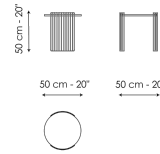

Data sheet

Harpe Ø40 x H50
 Width: 40cm
 Depth: 40cm
 Height: 50cm

Harpe Ø50 x H43
 Width: 50cm
 Depth: 50cm
 Height: 43cm

Harpe Ø97 x H30
 Width: 97cm
 Depth: 97cm
 Height: 30cm

Harpe Ø97 x H37
 Width: 97cm
 Depth: 97cm
 Height: 37cm

Harpe Ø40 x H43
 Width: 40cm
 Depth: 40cm
 Height: 43cm

Harpe Ø50 x H50
 Width: 50cm
 Depth: 50cm
 Height: 50cm

Harpe Ø117 x H30
 Width: 117cm
 Depth: 117cm
 Height: 30cm

Top

Opaque Glass

Glass

Extra-light acid-treated white