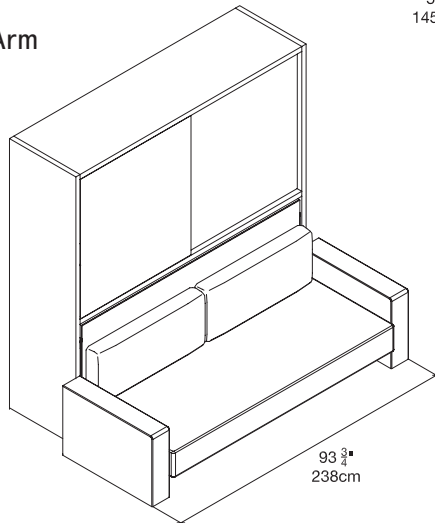

Kali Ponte Sofa

Single Horizontal Wall Bed with Upper Storage and Sofa

Resource

Kali Ponte Sofa

Toronto
Vancouver
San Francisco
Seattle
Calgary
Los Angeles
New York City

SPECS

Thin Arm

Wide Arm

ALSO AVAILABLE

Kali Ponte

Kali Ponte Board

FINISHES / OPTIONS

Components available in a wide variety of VOC-free matte lacquers and melamine finishes. Three exclusive mattress options. Mattress for 90 Plain/Board/Sofa 31 1/2" x 77 1/2" x 7" | 80 x 197 x 18 cm. Mattress for 120 Plain/Board/Sofa 41" x 77 1/2" x 7" | 104 x 197 x 18 cm. Interior LED lighting available. Flip-up headboard. Wide arm: 6" | 150mm.