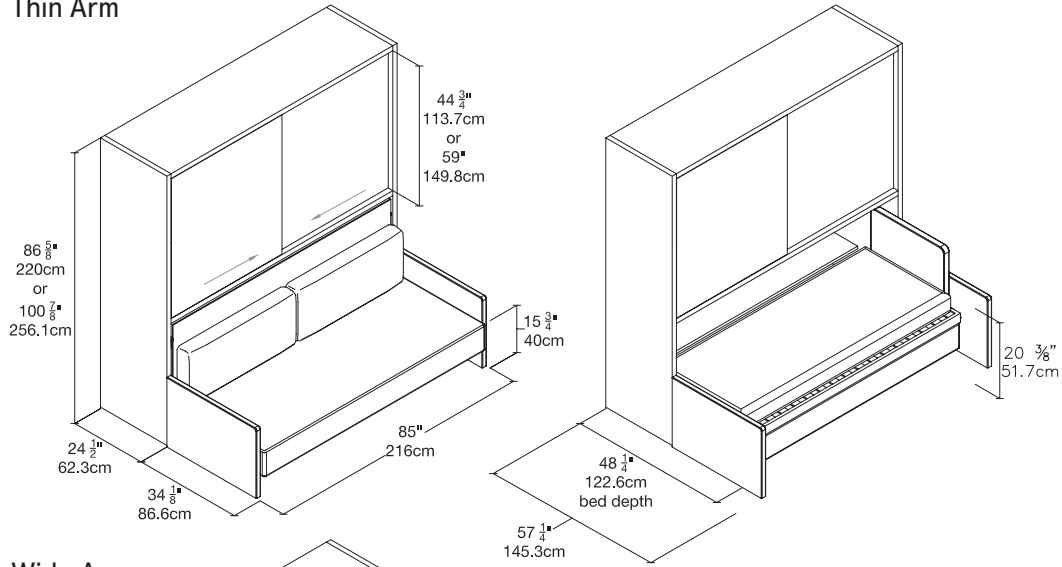

Kali Ponte Sofa

Single Horizontal Wall Bed with Upper Storage and Sofa

Resource

Kali Ponte Sofa

Toronto
Vancouver
San Francisco
Seattle
Calgary
Los Angeles
New York City

SPECS

Thin Arm

Wide Arm

ALSO AVAILABLE

Kali Ponte

Kali Ponte Board

FINISHES / OPTIONS

Components available in a wide variety of VOC-free matte lacquers and melamine finishes. Three exclusive mattress options. Mattress for 90 Plain/Board/Sofa 31 1/2" x 77 1/2" x 7" | 80 x 197 x 18 cm. Mattress for 120 Plain/Board/Sofa 41" x 77 1/2" x 7" | 104 x 197 x 18 cm. Interior LED lighting available. Flip-up headboard. Wide arm: 6" | 150mm.